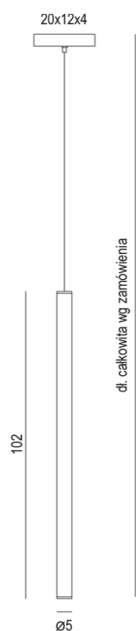

NEVADA S.5

100W LED 230V
 CE IP20

NEVADA 70

21W LED 230V
 CE IP20

NEVADA 100

30W LED 230V
 CE IP20

NEVADA 130

39W LED 230V
 CE IP20

NEVADA 160

48W LED 230V
 CE IP20

NEVADA 190

60W LED 230V
 CE IP20

NEVADA 70V

21W LED 230V
 CE ∇ IP20 \oplus

NEVADA 100V

30W LED 230V
 CE ∇ IP20 \oplus

NEVADA 130V

39W LED 230V
 CE ∇ IP20 \oplus

NEVADA 160V

48W LED 230V
 CE ∇ IP20 \oplus

NEVADA 190V

60W LED 230V
 CE ∇ IP20 \oplus

NEVADA