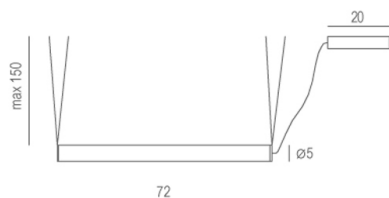

NEVADA S.5

100W LED 230V
 CE IP20

NEVADA 70

21W LED 230V
 CE IP20

NEVADA 100

30W LED 230V
 CE IP20

NEVADA 130

39W LED 230V
 CE IP20

NEVADA 160

48W LED 230V
 CE IP20

NEVADA 190

60W LED 230V
 CE IP20

NEVADA 70V

21W LED 230V
 CE ∇ IP20 \oplus

NEVADA 100V

30W LED 230V
 CE ∇ IP20 \oplus