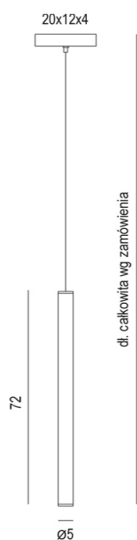

NEVADA S.5

100W LED 230V
 CE IP20

NEVADA 70

21W LED 230V
 CE IP20

NEVADA 100

30W LED 230V
 CE IP20

NEVADA 130

39W LED 230V
 CE IP20

NEVADA 160

48W LED 230V
 CE IP20

NEVADA 190

60W LED 230V
 CE IP20

NEVADA 70V

21W LED 230V
 CE ∇ IP20 \oplus

NEVADA 100V

30W LED 230V
 CE ∇ IP20 \oplus

NEVADA 130V

39W LED 230V
 CE ∇ IP20 \oplus

NEVADA 160V

48W LED 230V
 CE ∇ IP20 \oplus

NEVADA 190V

60W LED 230V
 CE ∇ IP20 \oplus

NEVADA